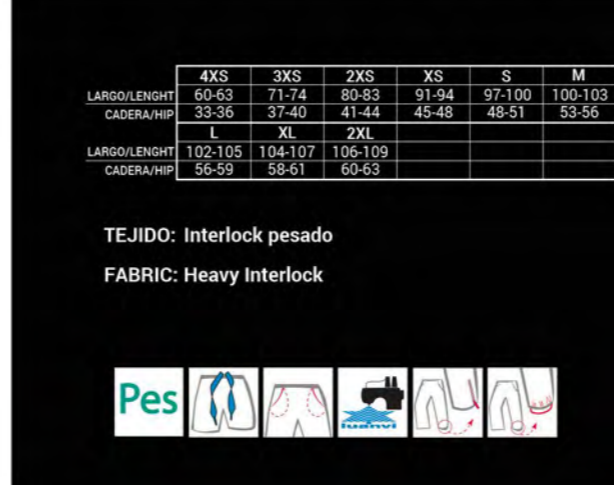

101

	4XS	3XS	2XS	XS	S	M
LARGO/LENGHT	60-63	71-74	80-83	91-94	97-100	100-103
CADERA/HIP	33-36	37-40	41-44	45-48	48-51	53-56
	L	XL	2XL			
LARGO/LENGHT	102-105	104-107	106-109			
CADERA/HIP	56-59	58-61	60-63			

TEJIDO: Interlock pesado

FABRIC: Heavy Interlock