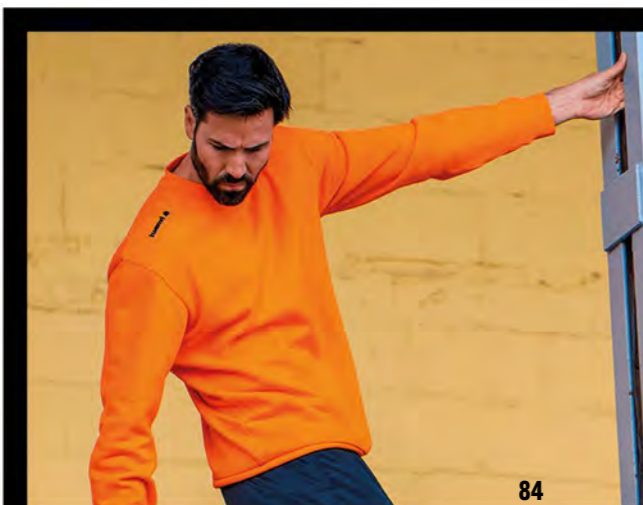

0133
Marino
Navy

0011
Azul
Blue

0055
Verde
Green

	4XS	3XS	2XS	XS	S	M
LARGO/LENGHT	42-45	49-52	56-59	63-66	68-71	70-73
PECHO/CHEST	37-40	40-43	43-46	46-49	49-52	53-56
	L	XL	2XL	3XL		
LARGO/LENGHT	72-75	74-77	76-79	78-81		
PECHO/CHEST	57-60	61-64	65-68	69-72		

TEJIDO: Felpa perchada * 60% algodón - 40% poliéster

FABRIC: Brushed terry * 60% cotton - 40% polyester

CHAQUETAS

JACKETS / TRACKSUITS