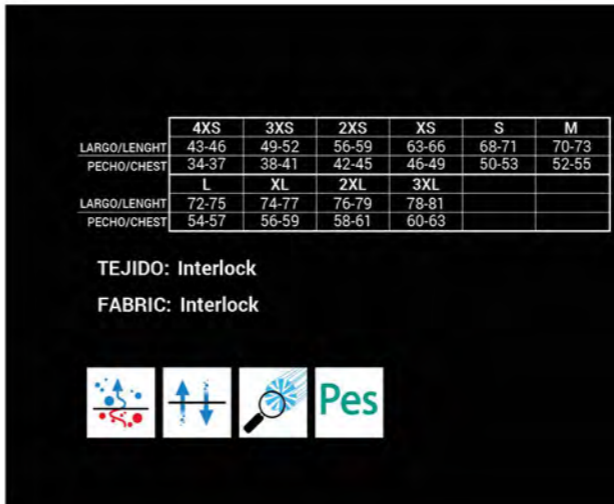

0022
Rojo
Red

0100
Naranja
Orange

0133
Marino
Navy

0011
Azul
Blue

0055
Verde
Green

	4XS	3XS	2XS	XS	S	M
LARGO/LENGHT	43-46	49-52	56-59	63-66	68-71	70-73
PECHO/CHEST	34-37	38-41	42-45	46-49	50-53	52-55
	L	XL	2XL	3XL		
LARGO/LENGHT	72-75	74-77	76-79	78-81		
PECHO/CHEST	54-57	56-59	58-61	60-63		

TEJIDO: Interlock
FABRIC: Interlock

109