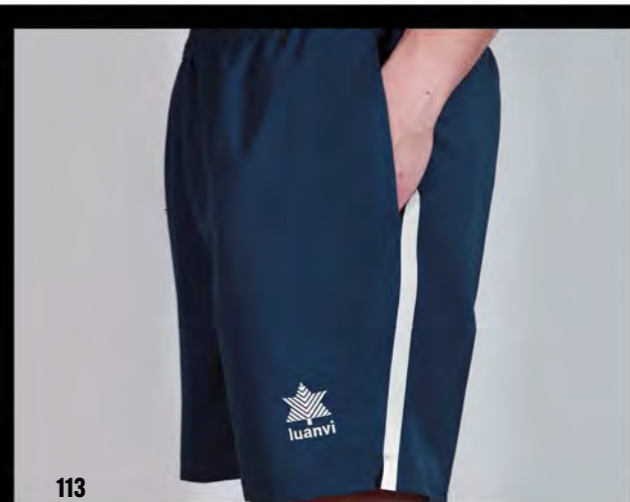

113

GAMA MICRO 09853
bermuda / short

VIGENCIA / VALIDITY 2024
4XS a 2XL