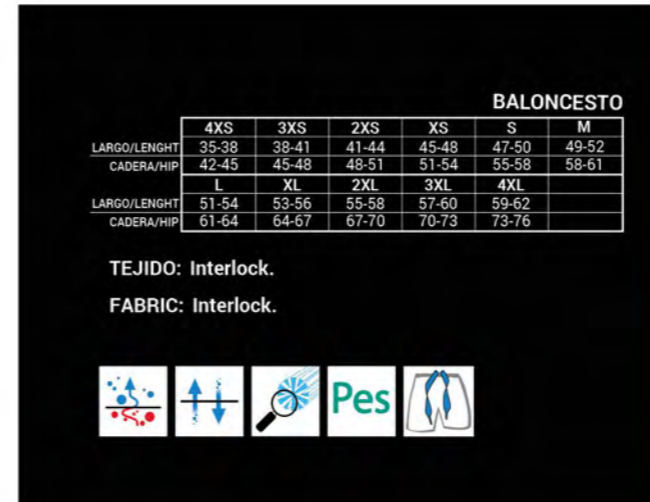

69

BALONCESTO

	4XS	3XS	2XS	XS	S	M
LARGO/LENGHT	35-38	38-41	41-44	45-48	47-50	49-52
CADERA/HIP	42-45	45-48	48-51	51-54	55-58	58-61
	L	XL	2XL	3XL	4XL	
LARGO/LENGHT	51-54	53-56	55-58	57-60	59-62	
CADERA/HIP	61-64	64-67	67-70	70-73	73-76	

TEJIDO: Interlock.
FABRIC: Interlock.

POL 13799 bermuda / short

VIGENCIA / VALIDITY INFINITE ∞ 4XS a 4XL